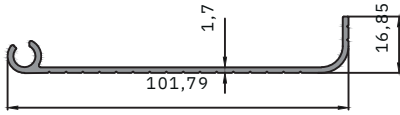

Silinebilir İpanyolet Profili
Wipeable Sprocket
Profile 0.092 kg/m