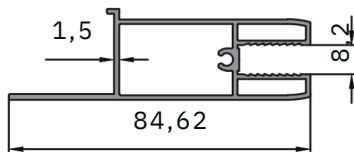

Silinebilir Isıcam Kulaklı Baza
Plinth Profile With Erasable Insulating Glazing
Profili 0.715 kg/m

Silinebilir Isıcam Baza
Wipeable Insulating Heat Glazing Plinth
Profili 0.490 kg/m

Silinebilir Isıcam Kenet
Wipeable Insulating Heat Glazing Clamp
Profili 0.729 kg/m

Silinebilir Tek Cam Baza
Wipeable Insulating Single Glazing Plinth
Profili 0.634 kg/m

Silinebilir Tek Cam Kenet
Wipeable Insulating Single Glazing Clamp

Profili 0.886 kg/m

Silinebilir Tek Cam Kulaklı Baza
Wipeable Single Glazing Ear Plinth
Profili 0.883 kg/m