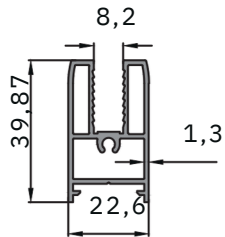

Silinebilir Alt Kasa Profili
Erasable Bottom Frame
Profile 1.168 kg/m

Çift Cam Alt Kasa Profili
Double Glazing Bottom Frame
Profile : 1.206 kg/m

Çift Cam Yan KASA
Duble Glazing Side Frame
Profili 2.038 kg/m

Silinebilir Isıcam Kulaklı Baza
Plinth Profile With Erasable Insulating Glazing
Profili 0.715 kg/m

Silinebilir Isıcam Baza
Wipeable Insulating Heat Glazing Plinth
Profili 0.490 kg/m

Silinebilir Isıcam Kenet
Wipeable Insulating Heat Glazing Clamp
Profili 0.729 kg/m

Silinebilir Tek Cam Baza
Wipeable Insulating Single Glazing Plinth
Profili 0.634 kg/m

Silinebilir Tek Cam Kenet
Wipeable Insulating Single Glazing Clamp

Profili 0.886 kg/m

Silinebilir Tek Cam Kulaklı Baza
Wipeable Single Glazing Ear Plinth
Profili 0.883 kg/m