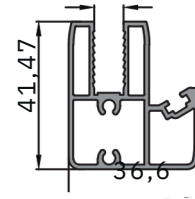

Silinebilir Alt Kasa Profili
Erasable Bottom Frame
Profile 1.168 kg/m

Çift Cam Alt Kasa Profili
Double Glazing Bottom Frame
Profile : 1.206 kg/m

Çift Cam Yan KASA
Duble Glazing Side Frame
Profili 2.038 kg/m

Silinebilir Isıcam Kulaklı Baza
Plinth Profile With Erasable Insulating Glazing
Profili 0.715 kg/m

Silinebilir Isıcam Baza
Wipeable Insulating Heat Glazing Plinth
Profili 0.490 kg/m

Silinebilir Isıcam Kenet
Wipeable Insulating Heat Glazing Clamp
Profili 0.729 kg/m

Silinebilir Tek Cam Baza
Wipeable Insulating Single Glazing Plinth
Profili 0.634 kg/m

Silinebilir Tek Cam Kenet
Wipeable Insulating Single Glazing Clamp

Profili 0.886 kg/m

Silinebilir Tek Cam Kulaklı Baza
Wipeable Single Glazing Ear Plinth
Profili 0.883 kg/m