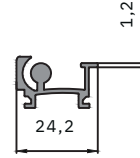

Silinebilir İpanyolet Profili
Wipeable Sprocket
Profile 0.092 kg/m